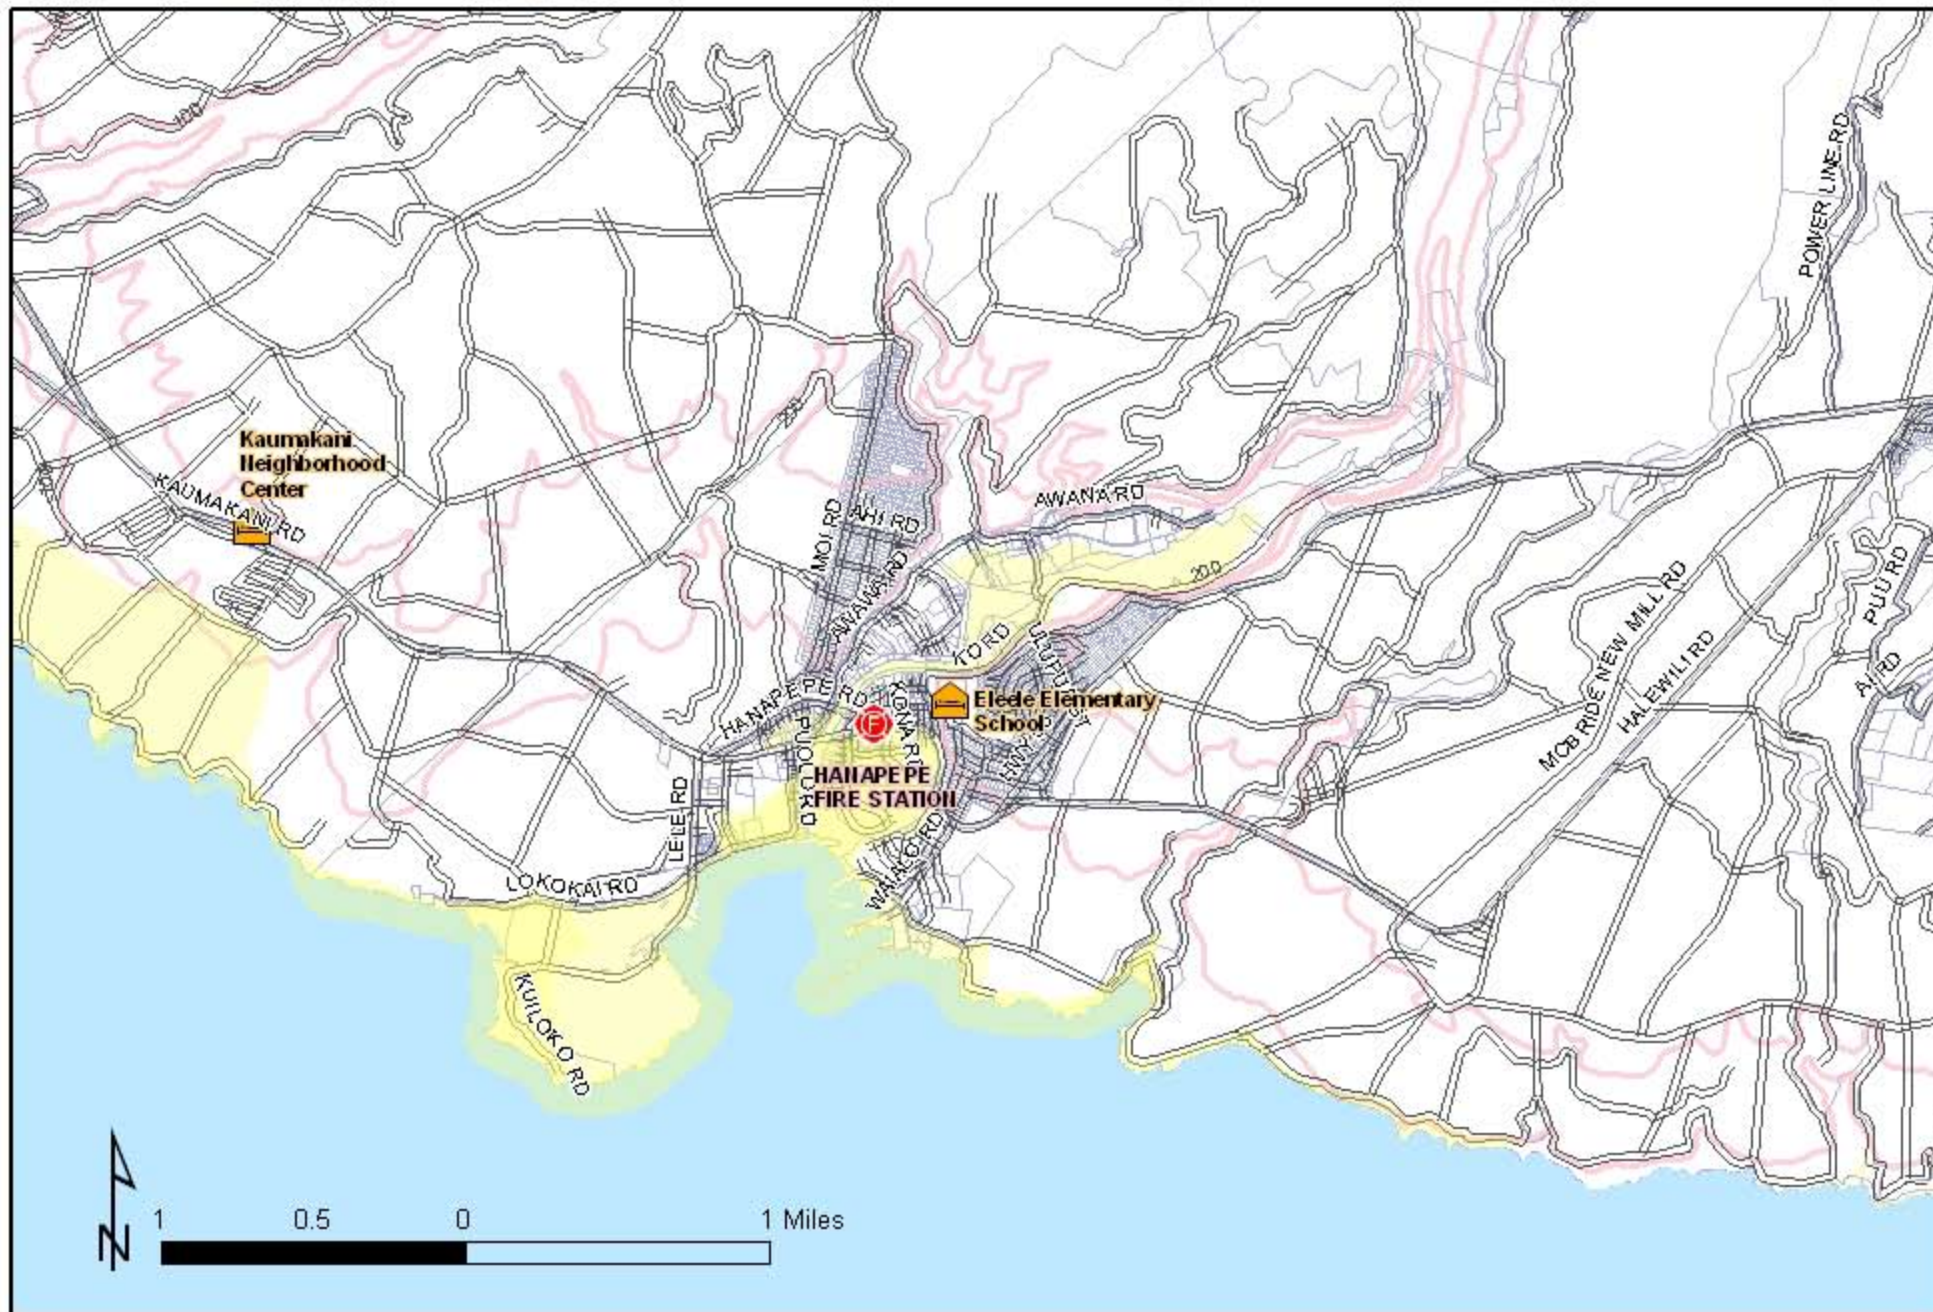

# Map Showing Tsunami & Flood Zones: HANAPEPE-ELEELE

## LEGEND

- Roads
- Fire Station
- Shelters
- Elevation (100 & 200 ft contours only)
- Areas of Tsunami & Flood Inundation
- Parcels (2006)

Civil Defense recommends evacuation above the 100' elevation and away from streams and waterways for safety.