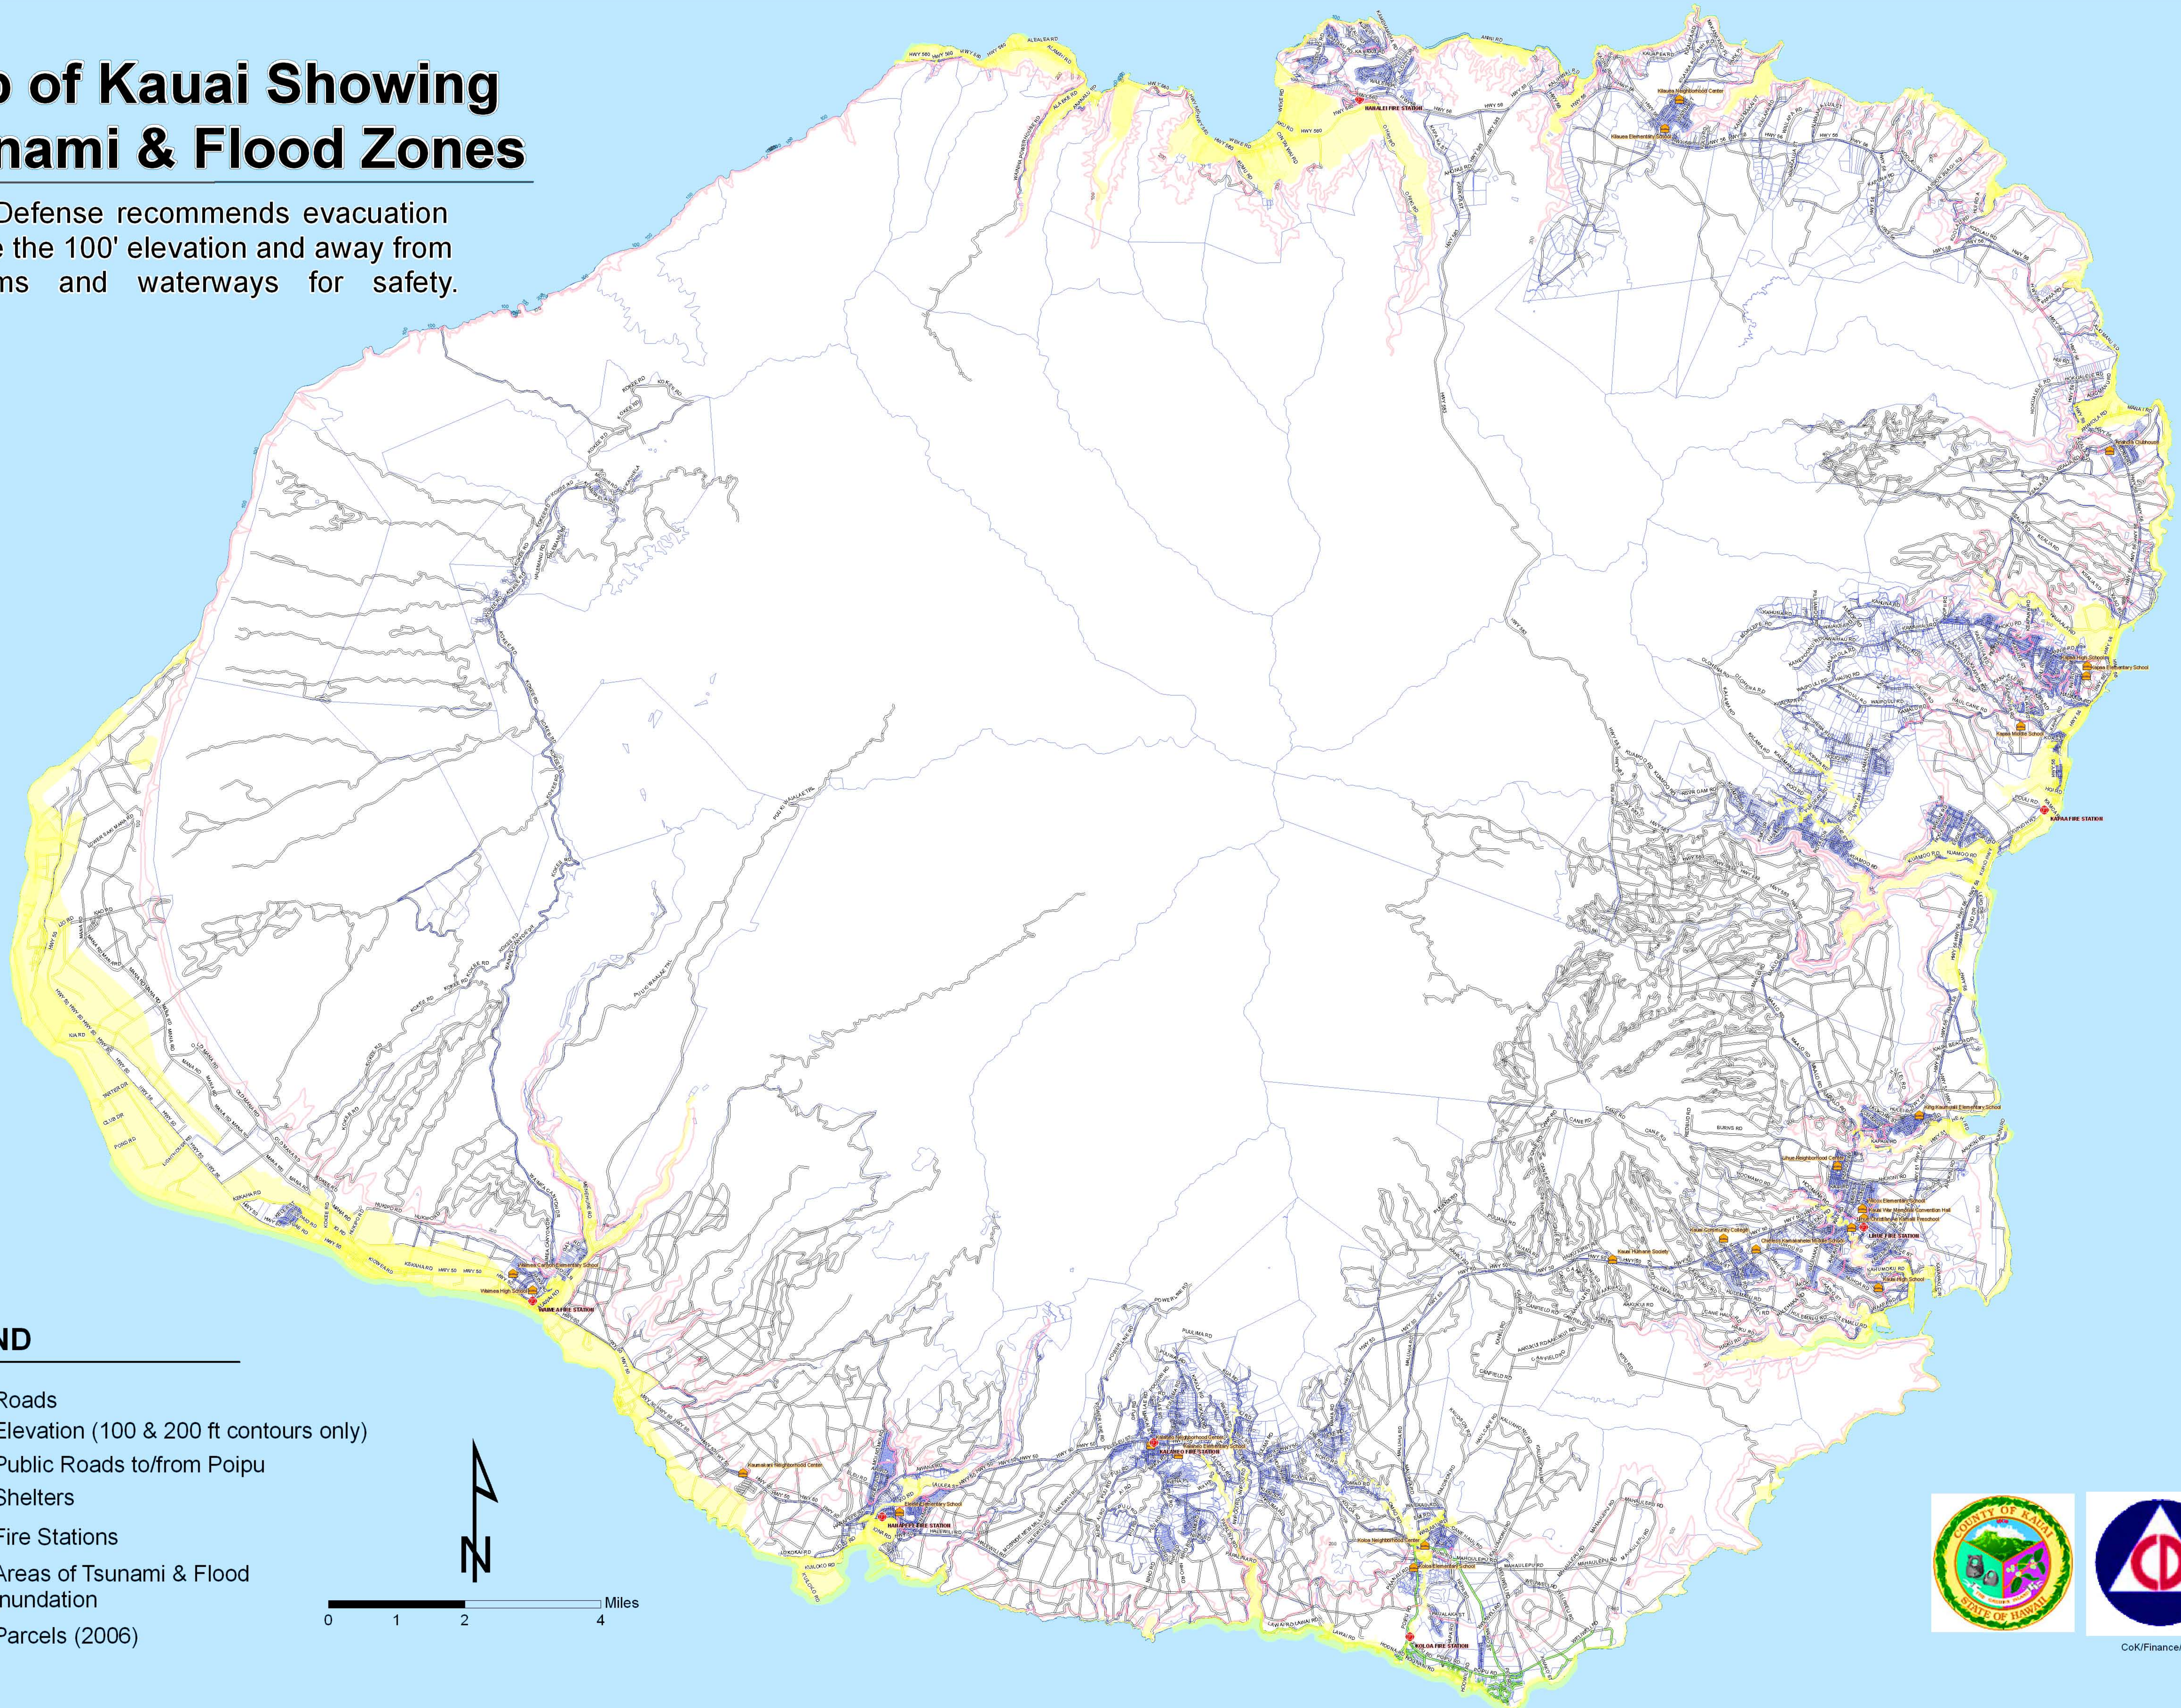

Map of Kauai Showing Tsunami & Flood Zones

Civil Defense recommends evacuation above the 100' elevation and away from streams and waterways for safety.

LEGEND

- Roads
- Elevation (100 & 200 ft contours only)
- Public Roads to/from Poipu
-  Shelters
-  Fire Stations
-  Areas of Tsunami & Flood Inundation
-  Parcels (2006)