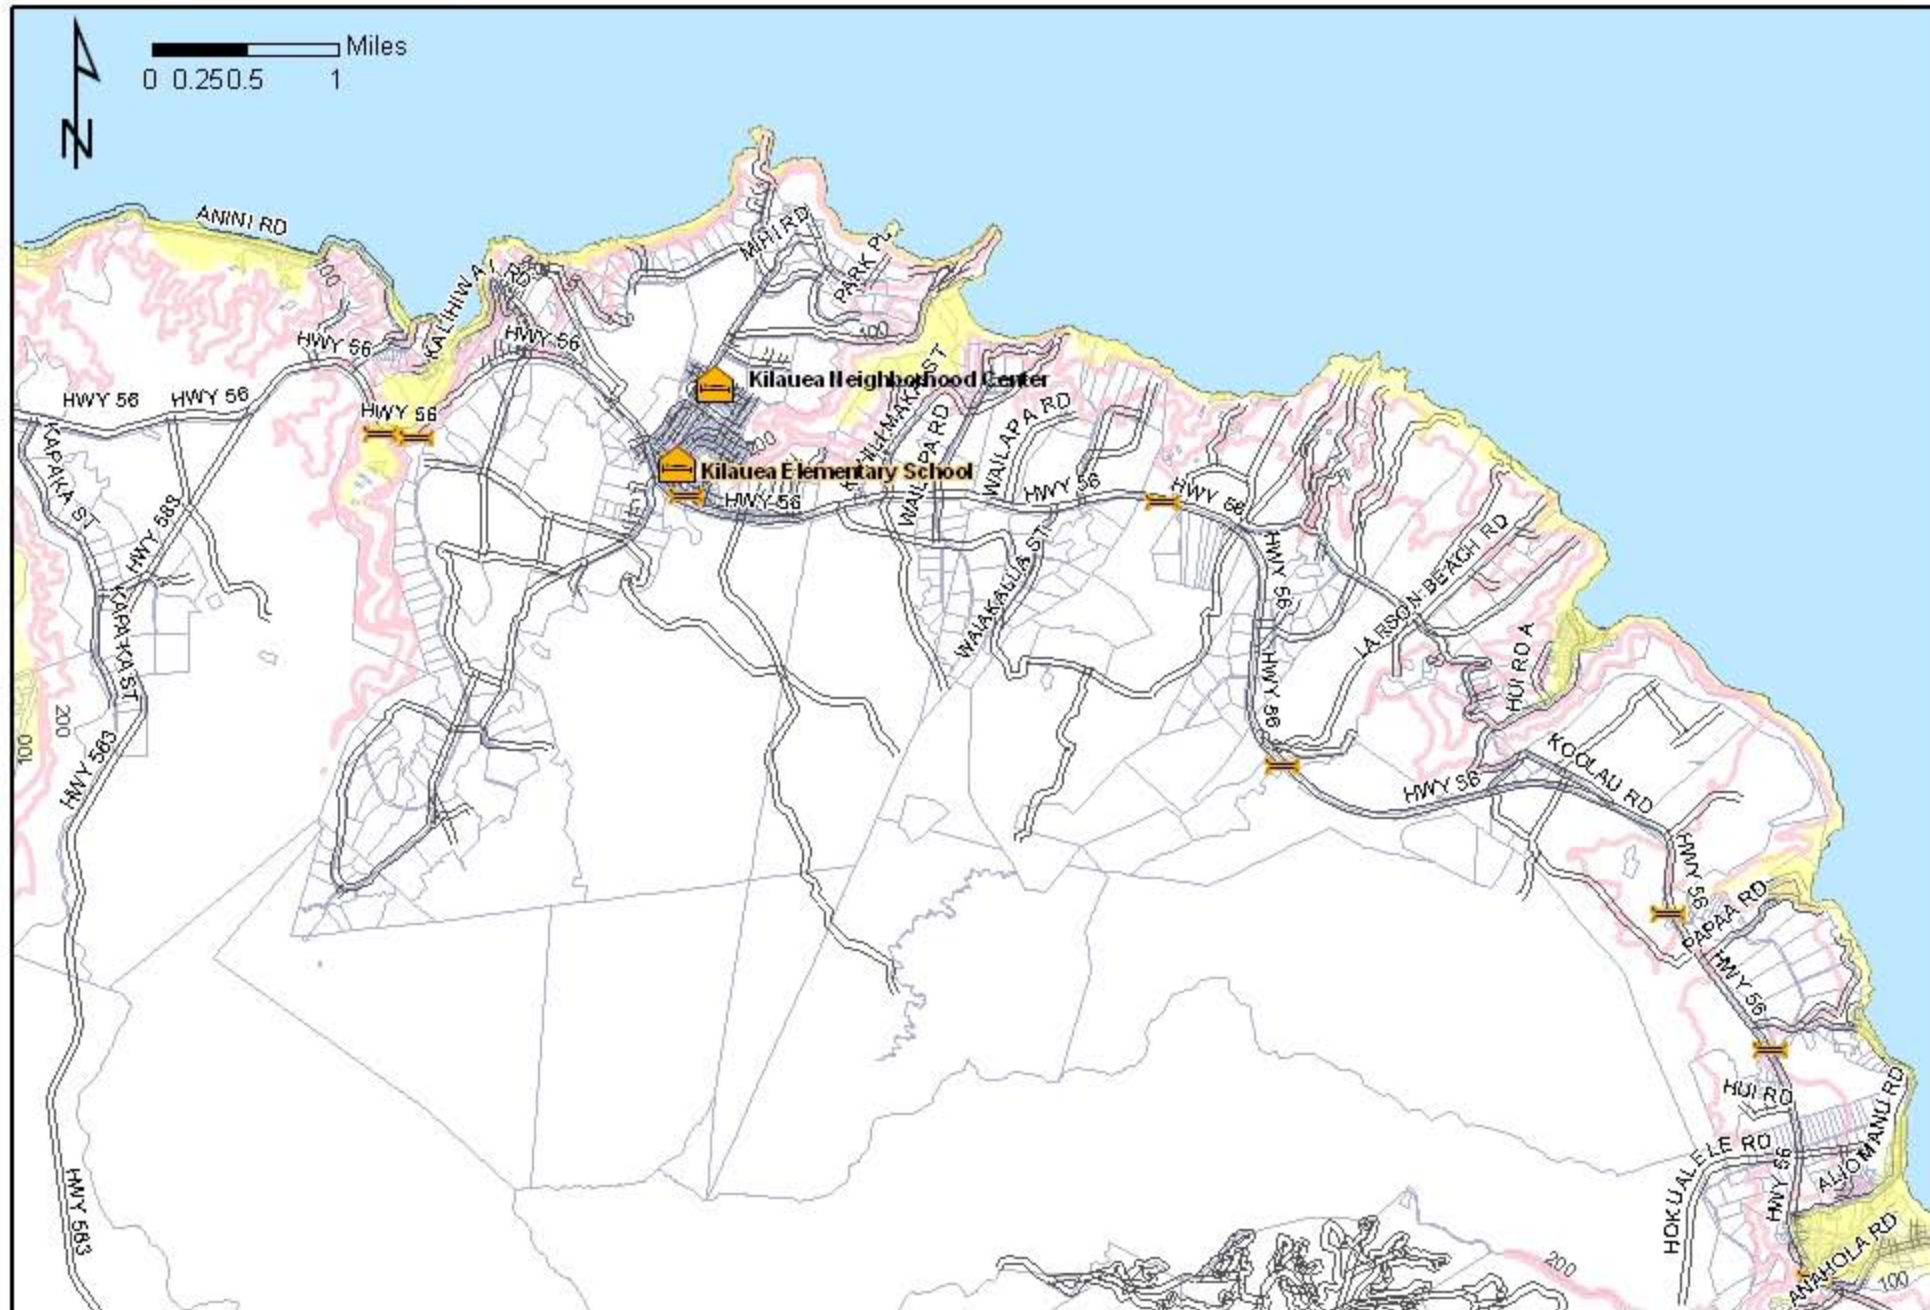

Map Showing Tsunami & Flood Zones: ALIOMANU TO KILAUEA

LEGEND

- Roads
- Shelters
- Bridges
- Elevation (100 & 200 ft contours only)
- Areas of Tsunami & Flood Inundation
- Parcels (2006)

Civil Defense recommends evacuation above the 100' elevation and away from streams and waterways for safety.