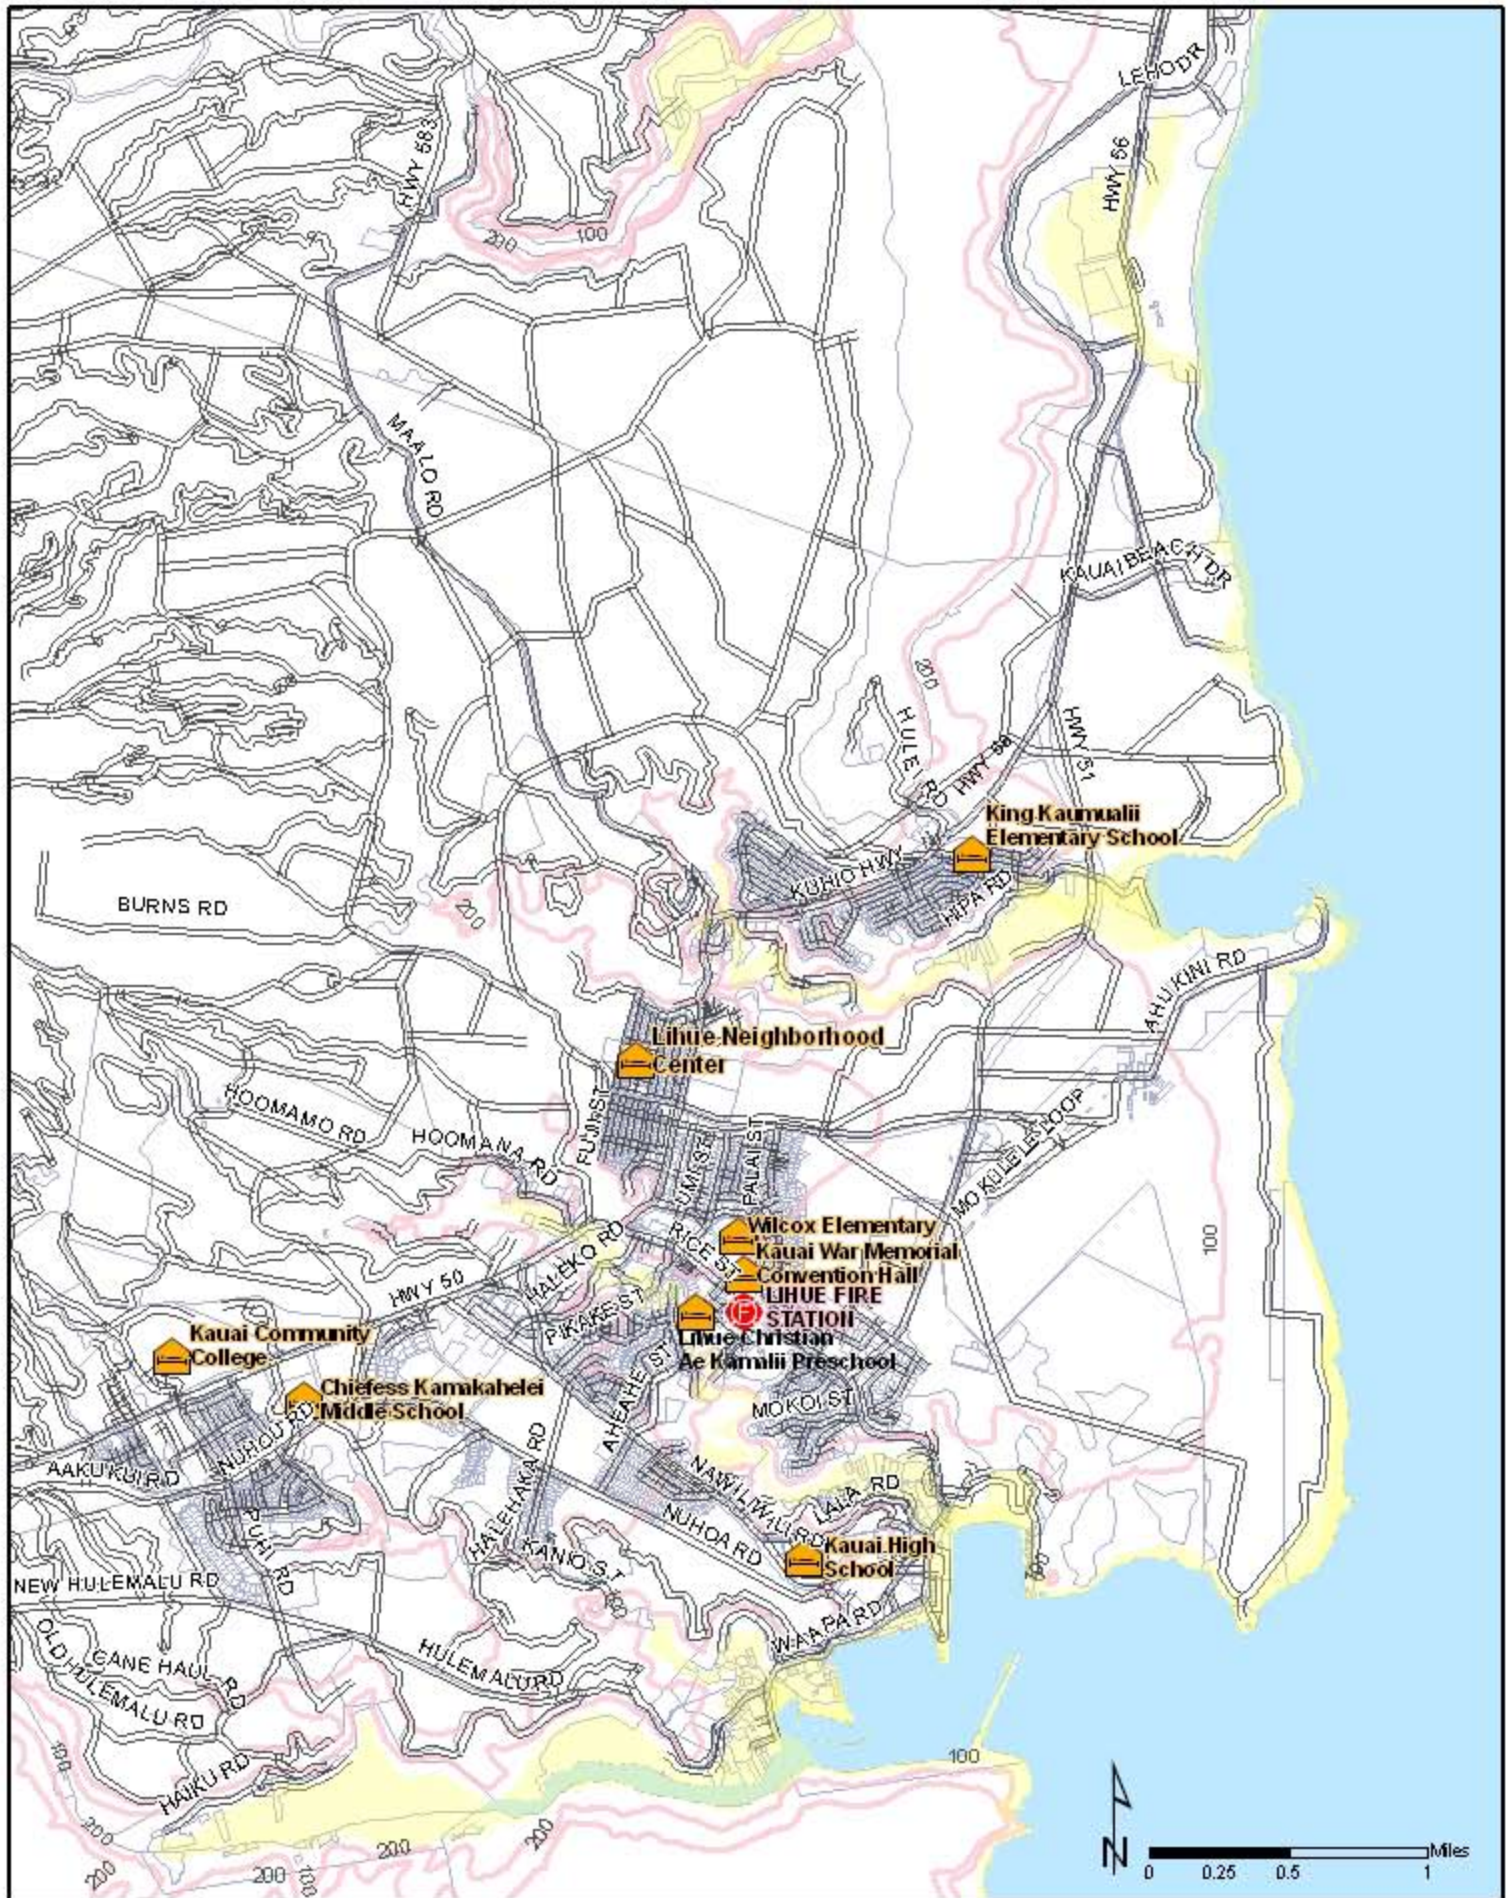

Map Showing Tsunami & Flood Zones: LIHUE

LEGEND

-  Roads
-  Fire Station
-  Shelters
-  Elevation (100 & 200 ft contours only)
-  Areas of Tsunami & Flood Inundation
-  Parcels (2006)

Civil Defense recommends evacuation above the 100' elevation and away from streams and waterways for safety.